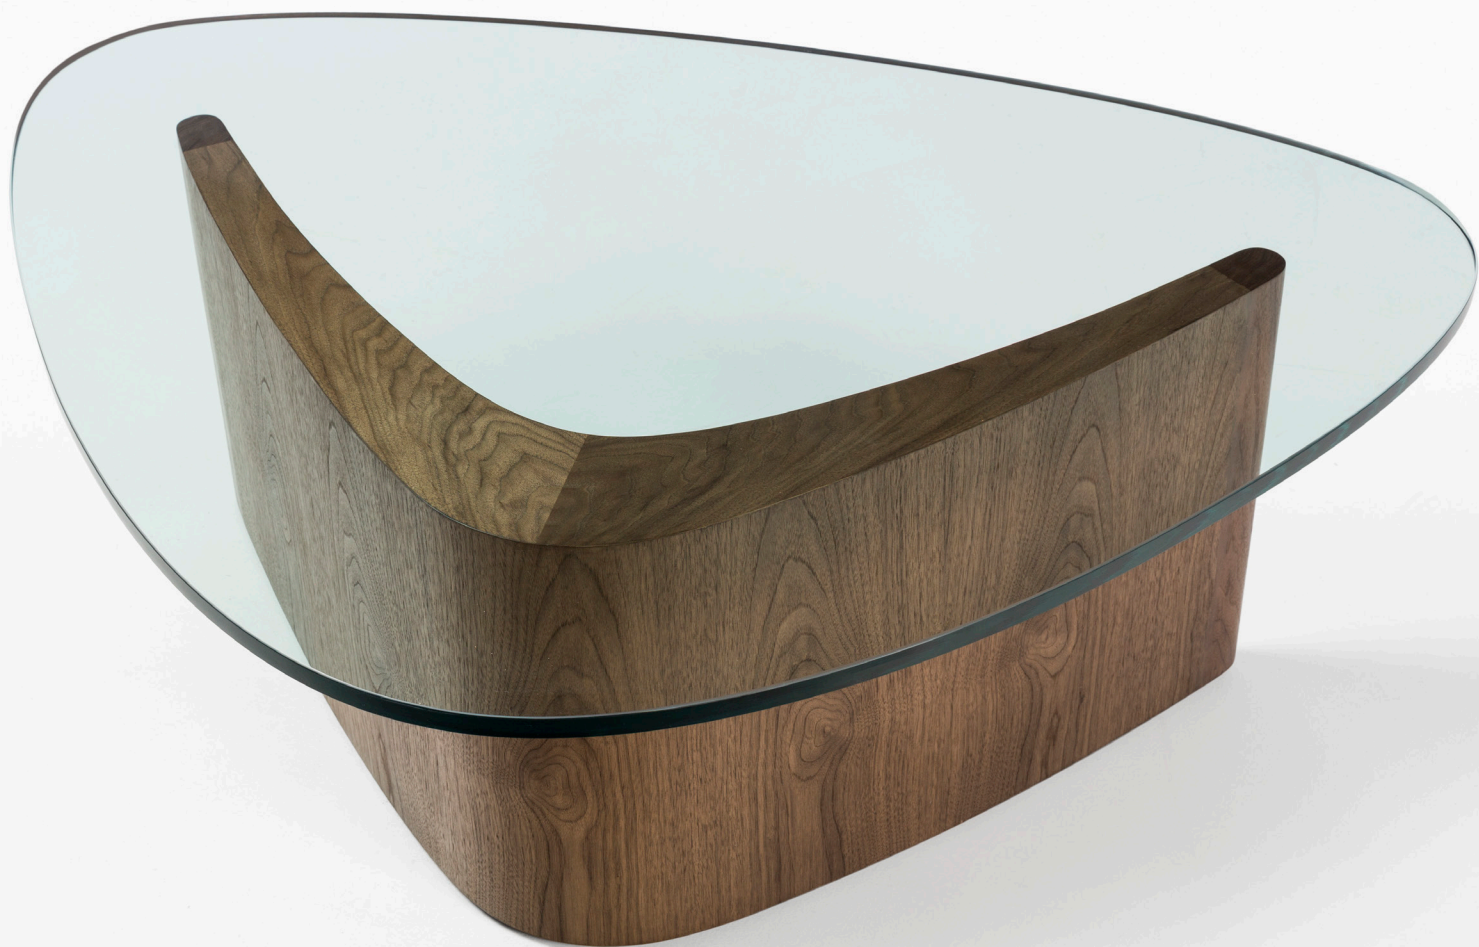

## Boomerang Coffee Table

Model - 6711 | Designed 1967

VLADIMIR  
KAGAN

Model | 6711 Boomerang Coffee Table

Species | American Walnut

Finish | Clear Satin

Width | 45 in 114 cm

Depth | 32 in 81 cm

Height | 15.5 in 39 cm

Top | 3/4" Glass